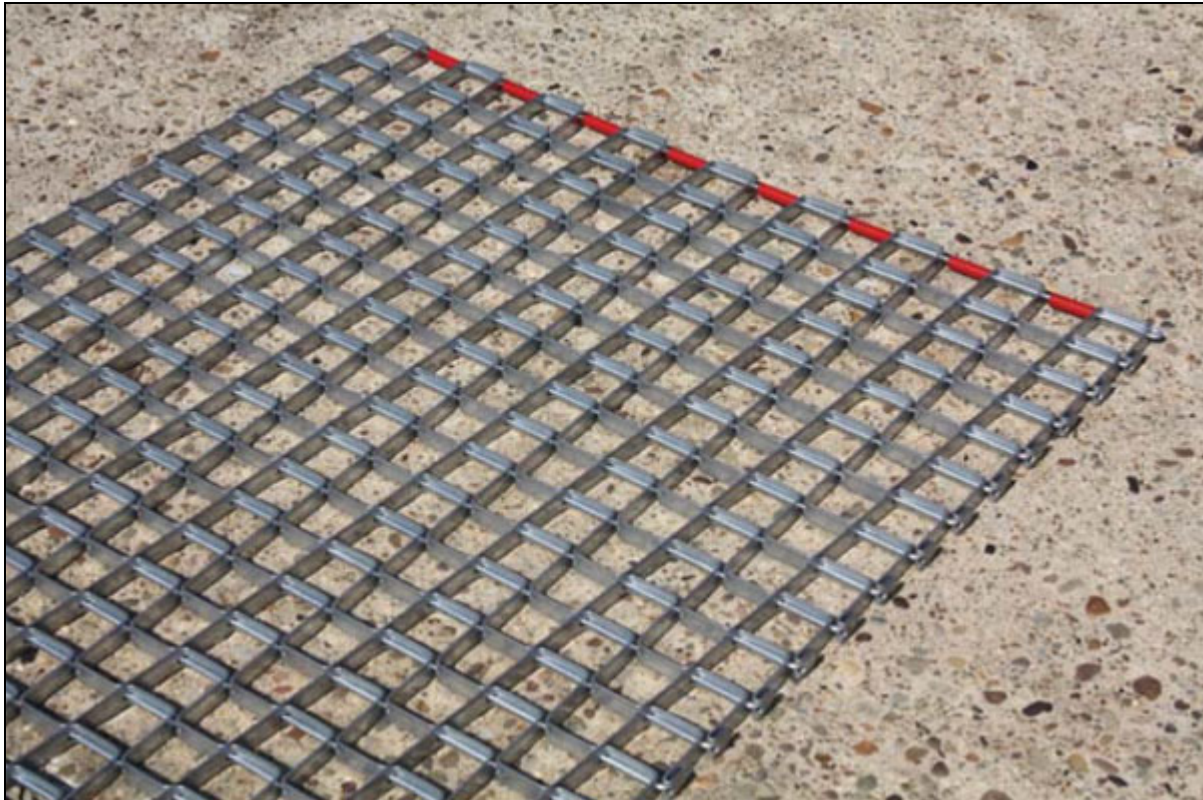

Steel Grate Mats

Steel Grate Mats are industrial-grade metal mats that offer maximum scraping action in any direction to help remove dirt, gravel, mud and snow from shoes and boots.

- Cold rolled strip steel with 13 gauge galvanized steel connecting rods. The ends are smooth with plastic tubing.
- 1" x 1" x 3/8" thick rust-resistant, 0.046 mesh.
- All dimensions displayed below are width x length.
- These mats are often used as baseball drag mats as well.
- Easily roll up for cleaning and storage.

Item No: ESGM

Standard Sizes (Approximate)

Size	Qty. 1	Qty. 2-10	Qty. 11-25	Qty. 26+
16" x 24"	\$40.00	\$38.00	\$36.00	\$35.00
18" x 30"	\$56.00	\$54.00	\$52.00	\$51.00
22" x 24"	\$82.00	\$80.00	\$78.00	\$77.00
24" x 42"	\$99.00	\$97.00	\$95.00	\$94.00
30" x 48"	\$128.00	\$126.00	\$124.00	\$123.00
36" x 48"	\$153.00	\$150.00	\$148.00	\$147.00
36" x 60"	\$192.00	\$189.00	\$187.00	\$185.00
36" x 72"	\$230.00	\$227.00	\$224.00	\$222.00
48" x 72"	\$305.00	\$302.00	\$299.00	\$297.00
60" x 60"	\$318.00	\$315.00	\$312.00	\$309.00
60" x 72"	\$381.00	\$378.00	\$375.00	\$373.00
72" x 36"	\$230.00	\$227.00	\$224.00	\$222.00
72" x 60"	\$381.00	\$378.00	\$375.00	\$373.00
72" x 72"	\$457.00	\$454.00	\$451.00	\$449.00
72" x 96"	\$608.00	\$605.00	\$602.00	\$599.00